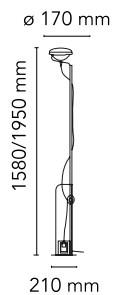

Toio

■ F7600009 - White

Designed by Achille and Pier Giacomo Castiglioni

Floor lamp providing indirect lighting. Angle iron and formed steel base, painted in a variety of colors. Hexagonal nickel-plated brass height-adjustable stem with telescopic head. On the cable there is the electronic dimmer which allows the regulation of light brightness.

Main specifications

Mounting Environment	Floor Indoor dry location	Autoprotected Lamp	No
Light source type	Bulb	Number of heads	1
Lamp category	Halogen	Source Power (W)	300
Lamp holder	Gx16d		

Optical

Lighting Type	Indirect
Lighting distribution	Roto symmetric
Cold Beam Lighting	No
Extreme Cut off	No

Electrical

Insulation class	II	Plug Type	Type C
Frequency (Hz)	50/60	Charging Min Time	No
Main Voltage (Vac)	220-240		
Batteries Inside	No		
Cord length (mm)	2470		

Physical

Colour	White
Net weight (kg)	8.2
Gross weight (kg)	18.08
IP	20
IP external	20