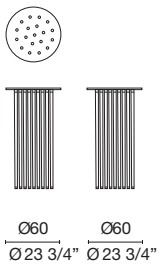

Base

stiff legs made of steel and polypropylene rope and flexible legs made of polypropylene rope:

- 611 white
- 612 red
- 613 black

Connecting elements

435 satined stainless steel

Piano

vetro trasparente temperato

Base

gambe rigide in acciaio e corda polipropilenica e gambe movibili in corda polipropilenica:

- 611 bianca
- 612 rossa
- 613 nera

Elementi di raccordo

435 acciaio inox satinato

[DOWNLOAD THE FINISHES CATALOGUE](#)

[SCARICA L'ELENCO FINITURE](#)

DIMENSIONS

OG_2

OG_5

Discover Org